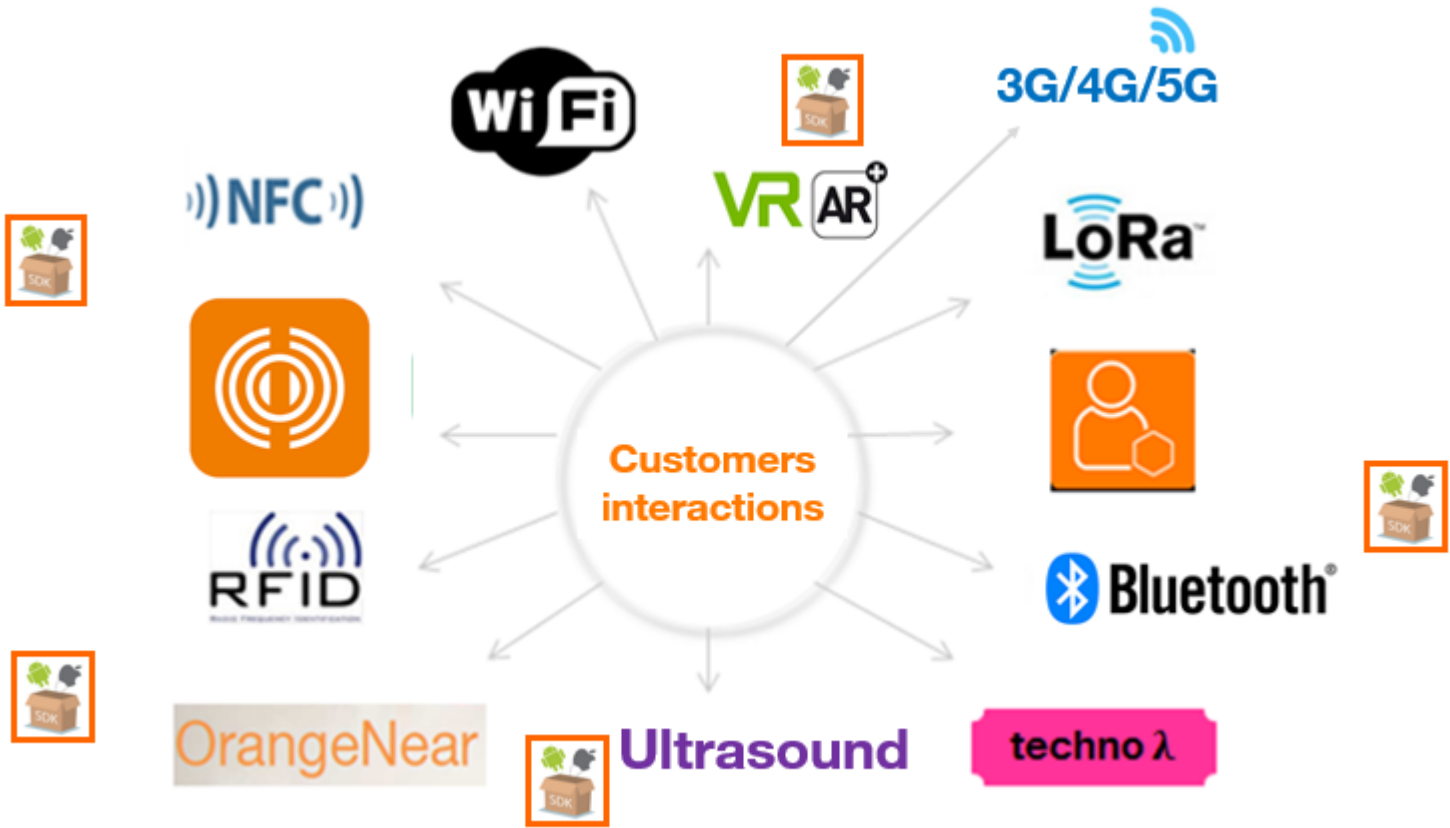

Partnership, a relevant strategy to develop new Orange services

5G MENA 2020

Micheline Perrufel
Orange Labs Services

November 23th 2020

Physical Connect

Operator

- ♦ Fixe, Mobile, Internet
- ♦ IT & Integration Services

👉 **Create partnerships is a relevant solution for Orange and our partners**

Example of an hybrid service developed with different partners

Physical Connect,

The unique solution to manage,
in one single tool,
the main types of triggers,
radio, ultrasound and optics,
placed in the same physical space
(indoor or outdoor).