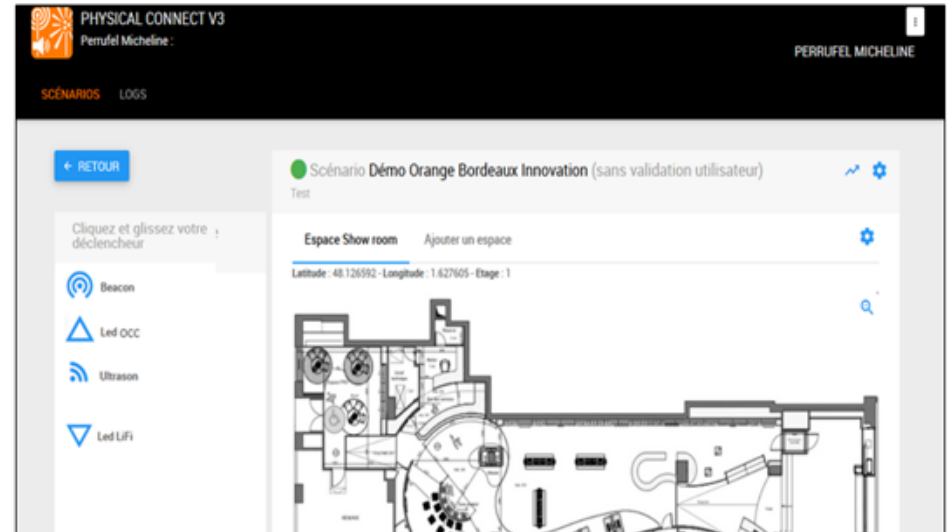

👉 **Create partnerships is a relevant solution for Orange and our partners**

Example of an hybrid service developed with different partners

Physical Connect,

The unique solution to manage,
in one single tool,
the main types of triggers,
radio, ultrasound and optics,
placed in the same physical space
(indoor or outdoor).